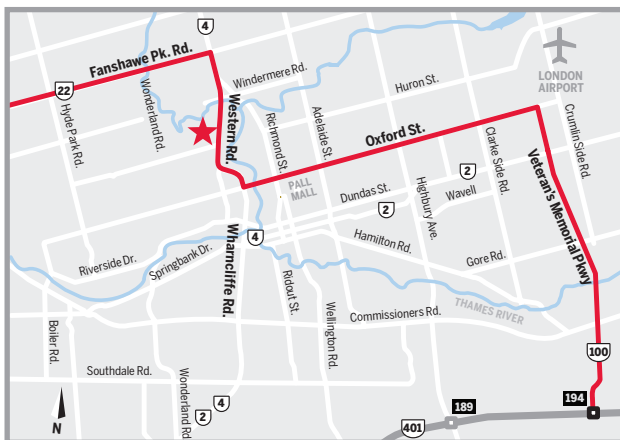

Huron

UNIVERSITY

- (E)** Code Blue Emergency Phones
- i** Welcome Centre
- 1** Huron Dining Hall
- Mail/Parking Office
- Huron Room
- 2** Pay 'n Display Parking, EV Charging & Service Entrance
- 3** The Frank Holmes Centre for Leadership, Ethics & Entrepreneurship
- The Silvercrest Welcome Centre
- Classrooms H111 – H233
- Medline Student Commons
- Beaver Dam
- Performance Theatre
- Executive Offices
- 4** Burnlea Hall
- 5** Southwest Residence
- 6** Hellmuth Hall
- 7** Registrar's Office
Financial Aid Office
Student Support Services
Community Partnerships
Residence and Housing Office
- 8** Kingsmill Room
- 9** Security Office
- 10** West Wing
- Classrooms W2 – W116
- 11** O'Neil/Ridley Hall
- HR located in basement
- 12** Valley Wing
- Classrooms V107 – V214
- 13** Great Hall
- 14** Library & Learning Services
- Writing Services
- 15** Huron Chapel
- 16** Administration Wing
- Classrooms A1
- Finance and Human Resources
- 17** Staff and Faculty Parking Lot
- 18** Lucas Alumni House
- Advancement
- Marketing and Communications
- 19** Apps International House
- Campus Tour Parking
- International Services
- Recruitment & Admissions
- Events/Conference Services
- 20** Brough House
- 21** Henderson House
- 22** Caskey Gilday Wellness Centre
- 23** Huron Permit Parking
Tour/Reserved Parking
- 24** Main entrance to Huron/Burnlea Walk
- 25** Tunnel Walkway to Western
- 26** Soccer Field

Huron University
1349 Western Rd. London, ON Canada N6G 1H3
519.438.7224 | huronu.ca

CLASSROOM LOCATIONS

- 10** West Wing (W)
- 16** Admin Wing (A)
- 12** Valley Wing (V)
- 3** The Frank Holmes Centre for Leadership, Ethics & Entrepreneurship (H)