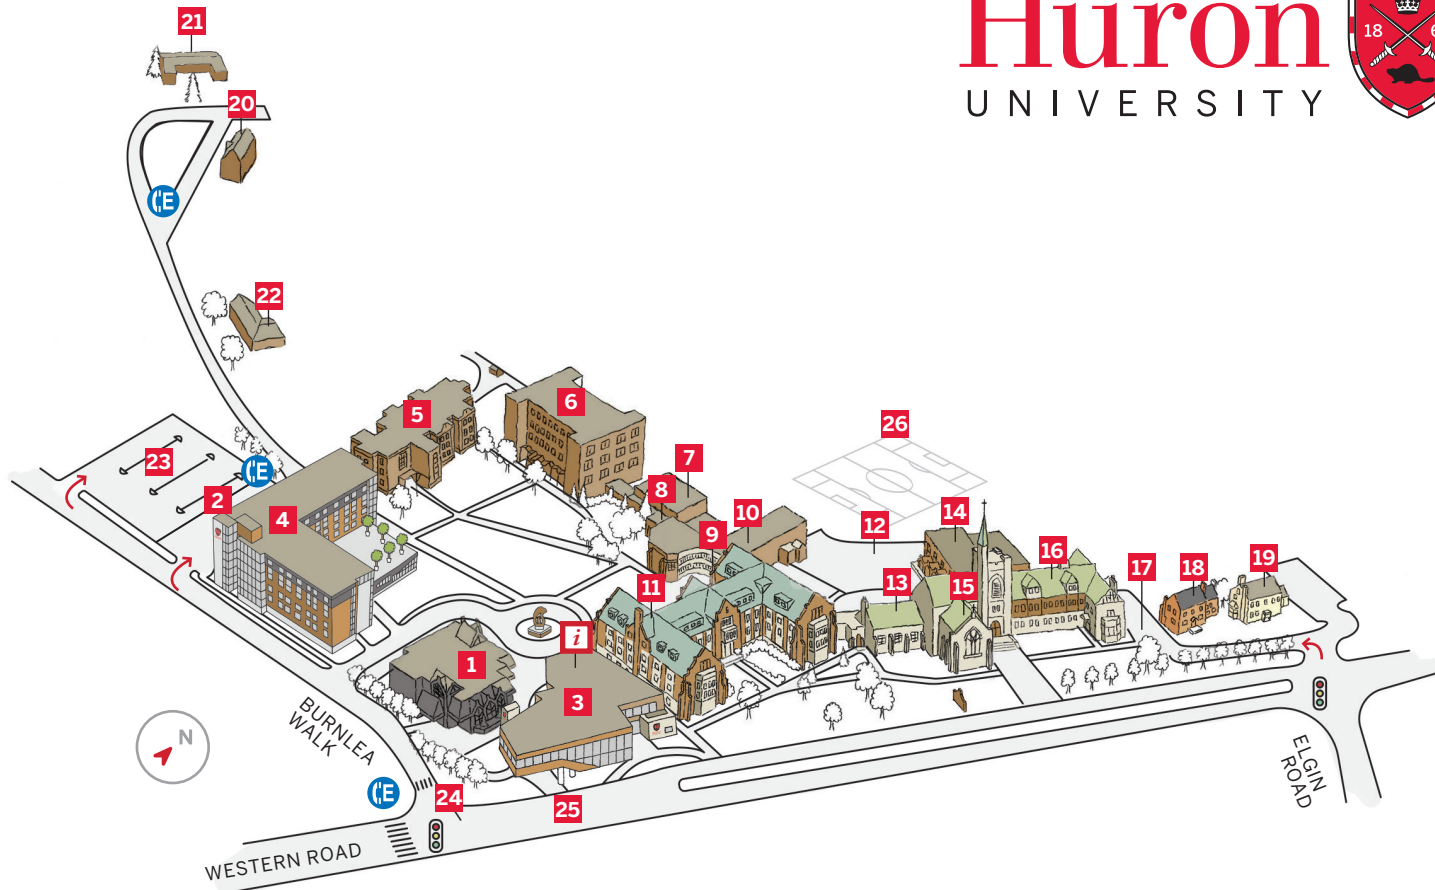

Huron

UNIVERSITY

- (E)** Code Blue Emergency Phones
- i** Welcome Centre
- 1** Huron Dining Hall
- Mail/Parking Office
- Huron Room
- 2** Pay 'n Display Parking, EV Charging & Service Entrance
- 3** The Frank Holmes Centre for Leadership, Ethics & Entrepreneurship
- The Silvercrest Welcome Centre
- Classrooms H111 – H233
- Medline Student Commons
- Beaver Dam
- Performance Theatre
- Executive Offices
- 4** Burnlea Hall
- 5** Southwest Residence
- 6** Hellmuth Hall
- 7** Registrar's Office
Financial Aid Office
Student Support Services
Community Partnerships
Residence and Housing Office
- 8** Kingsmill Room
- 9** Security Office
- 10** West Wing
- Classrooms W2 – W116
- 11** O'Neil/Ridley Hall
- HR located in basement
- 12** Valley Wing
- Classrooms V107 – V214
- 13** Great Hall
- 14** Library & Learning Services
- Writing Services
- 15** Huron Chapel
- 16** Administration Wing
- Classrooms A1
- Finance and Human Resources
- 17** Staff and Faculty Parking Lot
- 18** Lucas Alumni House
- Advancement
- Marketing and Communications
- 19** Apps International House
- Campus Tour Parking
- International Services
- Recruitment & Admissions
- Events/Conference Services
- 20** Brough House
- 21** Henderson House
- 22** Caskey Gilday Wellness Centre
- 23** Huron Permit Parking
Tour/Reserved Parking
- 24** Main entrance to Huron/Burnlea Walk
- 25** Tunnel Walkway to Western
- 26** Soccer Field

Huron University
1349 Western Rd. London, ON Canada N6G 1H3
519.438.7224 | huronu.ca

CLASSROOM LOCATIONS

- 10** West Wing (W)
- 16** Admin Wing (A)
- 12** Valley Wing (V)
- 3** The Frank Holmes Centre for Leadership, Ethics & Entrepreneurship (H)